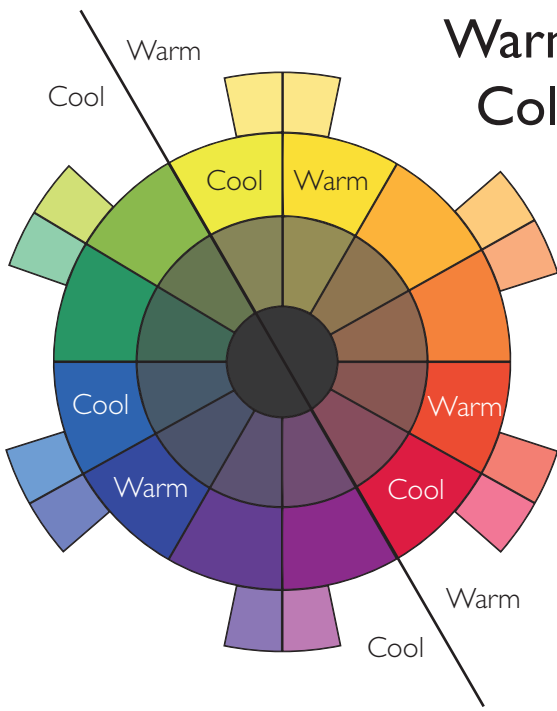

Warm & Cool Primaries Colour Mixing Wheel

HUE
TEMPERATURE
SATURATION
VALUE
TINT

This work is licensed under the Creative Commons Attribution-Non-Commercial-NoDerivatives 4.0 International License. To view a copy of this license, visit <http://creativecommons.org/licenses/by-nc-nd/4.0/>.