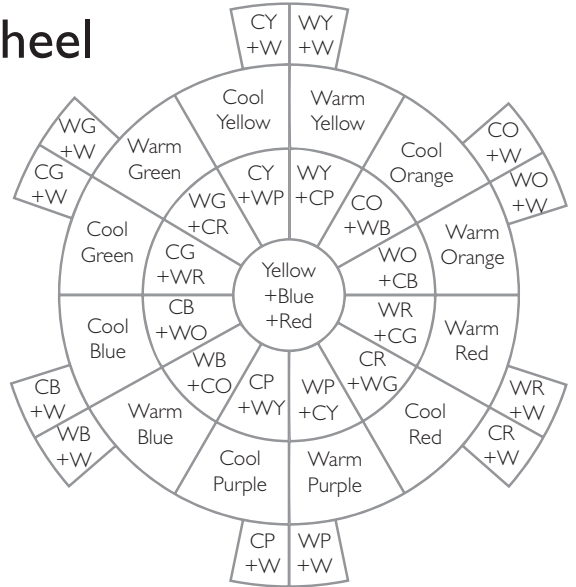

Warm & Cool Primaries Colour Mixing Wheel

HUE
TEMPERATURE
SATURATION
VALUE
TINT

This work is licensed under the Creative Commons Attribution-Non-Commercial-NoDerivatives 4.0 International License. To view a copy of this license, visit <http://creativecommons.org/licenses/by-nc-nd/4.0/>.